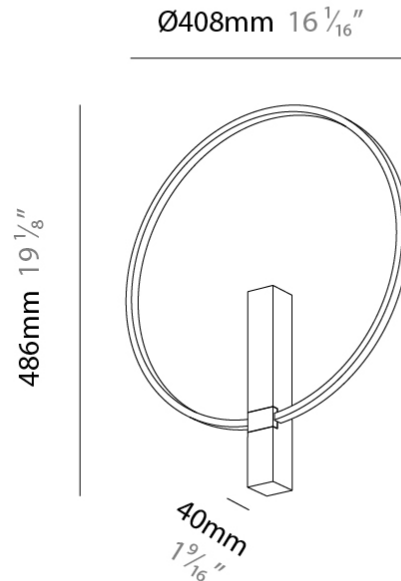

JUST BLACK HALO SURFACE

A33381- -

base number   LED   Color
Dimming   Dimming   Temperature

1. To build a product code in our configurator select the specify button on the base model # product page
2. To build a manual product code on this datasheet choose from the options listed below in blue font and add the suffix to the base model #

GENERAL

Series: Just Black Halo
Partner: Prolicht
Division: Architectural
Installation: Surface
Product Type: Wall Surface
Mounting Location: Wall
Light Distribution: Indirect

PHYSICAL

Shape: Round
Diameter (mm): 408
Diameter (in): 16 1/16
Width (mm): 40
Width (in): 19/16
Height (mm): 486
Height (in): 19 1/8
Diffuser: PMMA - Opal
Fixture Finish: BLK
Fixture Material: Aluminum

ELECTRICAL

Lamp Type: LED (Zhaga Standard)
Input Wattage (W): 14
Total Output Wattage (W): 12
Dimming: [Non-Dimming / Phase Dimming (120Vac only) / 0-10V Dimming](#)
Driver Included: No
Driver Location: Integrated
Driver Type: Constant Current - Universal
Driver Class: Class 2
Input Voltage (V): 120 - 277
Constant Current (MA): 350
Upon Request: Remote : 0-10V Dimming

LED

[Color Temperature (°K): 2700 / 3000](#)
Max. Delivered Lumen (lm): 336 / 349
Nominal Lumen (lm): 336 / 349
CRI: >94 CRI
Lamp Life (hrs): 50000

OPTICAL

Beam Angle: 110

RATINGS AND CERTIFICATIONS

Certified By: CSA Certified to UL and CSA Standards
IP rating: IP20

PROJECT
TYPE
SPECIFIER
QUANTITY
DATE