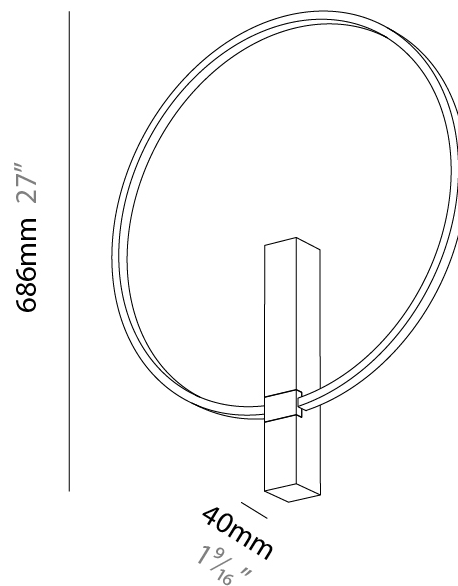

GENERAL

Series: Just Black Halo
 Partner: Prolicht
 Division: Architectural
 Installation: Surface
 Product Type: Wall Surface
 Mounting Location: Wall
 Light Distribution: Indirect

PHYSICAL

Shape: Round
 Diameter (mm): 608
 Diameter (in): 23 ¹⁵/₁₆"
 Width (mm): 40
 Width (in): 19/16
 Height (mm): 686
 Height (in): 27
 Diffuser: PMMA - Opal
 Fixture Finish: BLK
 Fixture Material: Aluminum

PROJECT
TYPE
SPECIFIER
QUANTITY
DATE

Ø608mm 23 ¹⁵/₁₆"

JUST BLACK HALO SURFACE

A33382-

PROJECT	_____
TYPE	_____
SPECIFIER	_____
QUANTITY	_____
DATE	_____

A

JUST BLACK HALO SURFACE

A33383- -

GENERAL

Series: Just Black Halo
 Partner: Prolicht
 Division: Architectural
 Installation: Surface
 Product Type: Wall Surface
 Mounting Location: Wall
 Light Distribution: Indirect

PHYSICAL

Shape: Round
 Diameter (mm): 808
 Diameter (in): 31 ¹³/₁₆
 Width (mm): 40
 Width (in): 19/16
 Height (mm): 883
 Height (in): 34 ³/₄
 Diffuser: PMMA - Opal
 Fixture Finish: BLK
 Fixture Material: Aluminum

PROJECT _____
 TYPE _____
 SPECIFIER _____
 QUANTITY _____
 DATE _____

Ø808mm 31 ¹³/₁₆ "

JUST BLACK HALO SURFACE

A33383-

PROJECT	_____
TYPE	_____
SPECIFIER	_____
QUANTITY	_____
DATE	_____

A

PROJECT

TYPE