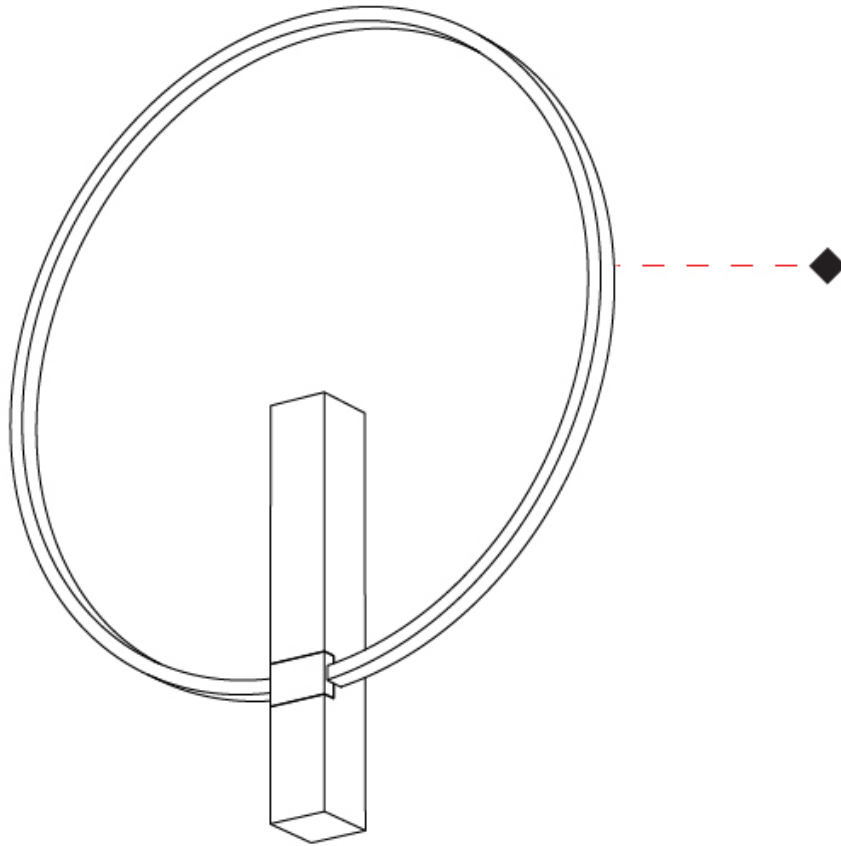

JUST BLACK HALO SURFACE

A33382-

PROJECT

TYPE

SPECIFIER

QUANTITY

DATE

A