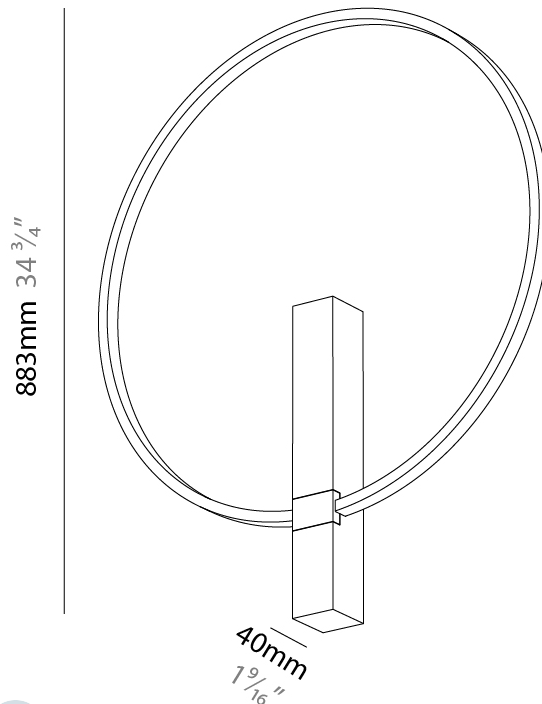

PROJECT
TYPE
SPECIFIER
QUANTITY
DATE

Ø608mm 23 ¹⁵/₁₆ "

JUST BLACK HALO SURFACE

A33382-

PROJECT

TYPE

SPECIFIER

QUANTITY

GENERAL

Series: Just Black Halo
 Partner: Prolicht
 Division: Architectural
 Installation: Surface
 Product Type: Wall Surface
 Mounting Location: Wall
 Light Distribution: Indirect

PHYSICAL

Shape: Round
 Diameter (mm): 808
 Diameter (in): 31 ¹³/₁₆
 Width (mm): 40
 Width (in): 19/16
 Height (mm): 883
 Height (in): 34 ³/₄
 Diffuser: PMMA - Opal
 Fixture Finish: BLK
 Fixture Material: Aluminum

PROJECT
TYPE
SPECIFIER
QUANTITY
DATE

Ø808mm 31 ¹³/₁₆ "

JUST BLACK HALO SURFACE

A33383-

PROJECT	_____
TYPE	_____
SPECIFIER	_____
QUANTITY	_____
DATE	_____

PROJECT

TYPE

SPECIFIER