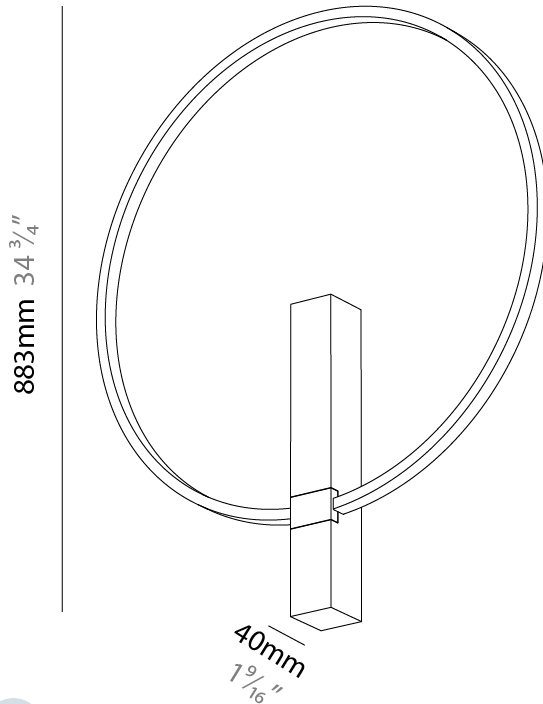

GENERAL

Series: Just Black Halo
 Partner: Prolicht
 Division: Architectural
 Installation: Surface
 Product Type: Wall Surface
 Mounting Location: Wall
 Light Distribution: Indirect

PHYSICAL

Shape: Round
 Diameter (mm): 808
 Diameter (in): 31 ¹³/₁₆
 Width (mm): 40
 Width (in): 19/16
 Height (mm): 883
 Height (in): 34 ³/₄
 Diffuser: PMMA - Opal
 Fixture Finish: BLK
 Fixture Material: Aluminum

PROJECT _____
 TYPE _____
 SPECIFIER _____
 QUANTITY _____
 DATE _____

Ø808mm 31 ¹³/₁₆ "

JUST BLACK HALO SURFACE

A33383-

PROJECT	_____
TYPE	_____
SPECIFIER	_____
QUANTITY	_____
DATE	_____

A

PROJECT

TYPE