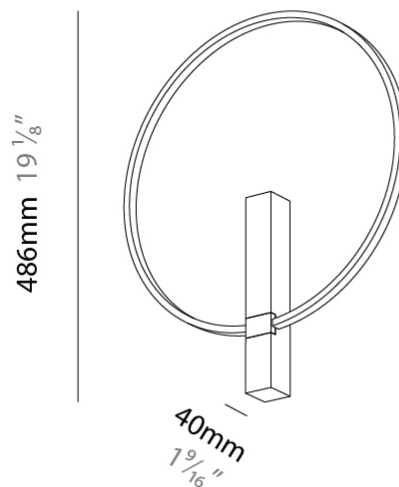

GENERAL

Series: Just Black Halo
 Partner: Prolicht
 Division: Architectural
 Installation: Surface
 Product Type: Wall Surface
 Mounting Location: Wall
 Light Distribution: Indirect

PHYSICAL

Shape: Round
 Diameter (mm): 408
 Diameter (in): 16 1/16
 Width (mm): 40
 Width (in): 19/16
 Height (mm): 486
 Height (in): 19 1/8
 Diffuser: PMMA - Opal
 Fixture Finish: BLK
 Fixture Material: Aluminum

Certified By: CSA Certified to UL and CSA Standards
 IP rating: IP20

PROJECT
TYPE
SPECIFIER
QUANTITY
DATE

Ø408mm 16 1/16"

JUST BLACK HALO SURFACE

A33381-

PROJECT	_____
TYPE	_____
SPECIFIER	_____
QUANTITY	_____
DATE	_____

GENERAL

Series: Just Black Halo
 Partner: Prolicht
 Division: Architectural
 Installation: Surface
 Product Type: Wall Surface
 Mounting Location: Wall
 Light Distribution: Indirect

PHYSICAL

Shape: Round
 Diameter (mm): 608
 Diameter (in): 23 ¹⁵/₁₆
 Width (mm): 40
 Width (in): 19/16
 Height (mm): 686
 Height (in): 27
 Diffuser: PMMA - Opal
 Fixture Finish: BLK
 Fixture Material: Aluminum

PROJECT
TYPE
SPECIFIER
QUANTITY
DATE

Ø608mm 23 ¹⁵/₁₆ "

JUST BLACK HALO SURFACE

A33382-

PROJECT

TYPE

SPECIFIER

QUANTITY