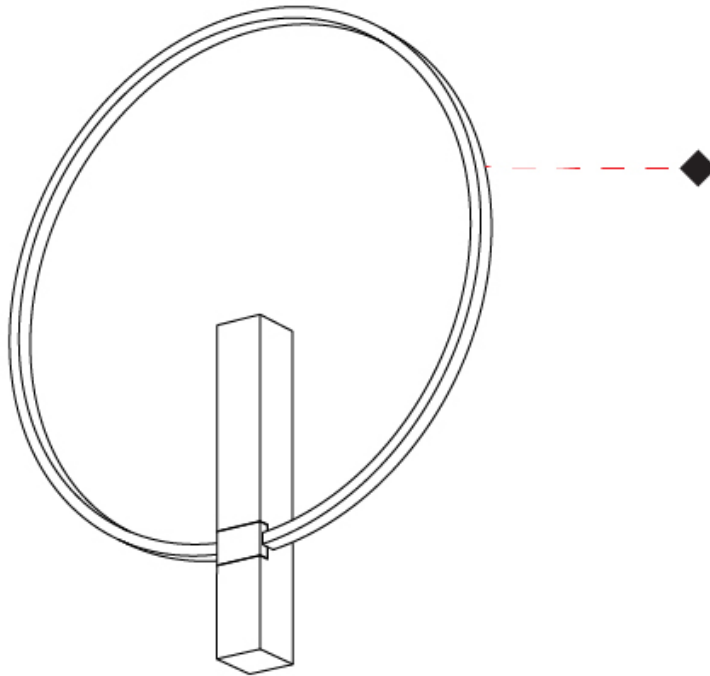

JUST BLACK HALO SURFACE

A33381-

PROJECT	_____
TYPE	_____
SPECIFIER	_____
QUANTITY	_____
DATE	_____