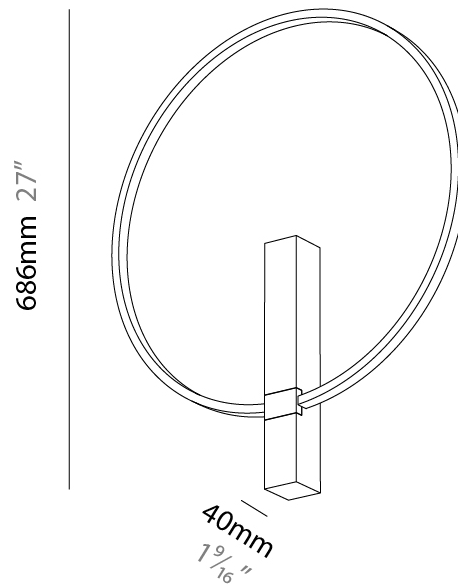

GENERAL

Series: Just Black Halo
 Partner: Prolicht
 Division: Architectural
 Installation: Surface
 Product Type: Wall Surface
 Mounting Location: Wall
 Light Distribution: Indirect

PHYSICAL

Shape: Round
 Diameter (mm): 608
 Diameter (in): 23 ¹⁵/₁₆
 Width (mm): 40
 Width (in): 19/16
 Height (mm): 686
 Height (in): 27
 Diffuser: PMMA - Opal
 Fixture Finish: BLK
 Fixture Material: Aluminum

PROJECT
TYPE
SPECIFIER
QUANTITY
DATE

Ø608mm 23 ¹⁵/₁₆ "

JUST BLACK HALO SURFACE

A33382-

PROJECT

TYPE

SPECIFIER

QUANTITY

GENERAL

Series: Just Black Halo
 Partner: Prolicht
 Division: Architectural
 Installation: Surface
 Product Type: Wall Surface
 Mounting Location: Wall
 Light Distribution: Indirect

PHYSICAL

Shape: Round
 Diameter (mm): 808
 Diameter (in): 31 ¹³/₁₆
 Width (mm): 40
 Width (in): 19/16
 Height (mm): 883
 Height (in): 34 ³/₄
 Diffuser: PMMA - Opal
 Fixture Finish: BLK
 Fixture Material: Aluminum

PROJECT
TYPE
SPECIFIER
QUANTITY
DATE

Ø808mm 31 ¹³/₁₆ "

JUST BLACK HALO SURFACE

A33383-

PROJECT	_____
TYPE	_____
SPECIFIER	_____
QUANTITY	_____
DATE	_____

PROJECT

TYPE

SPECIFIER